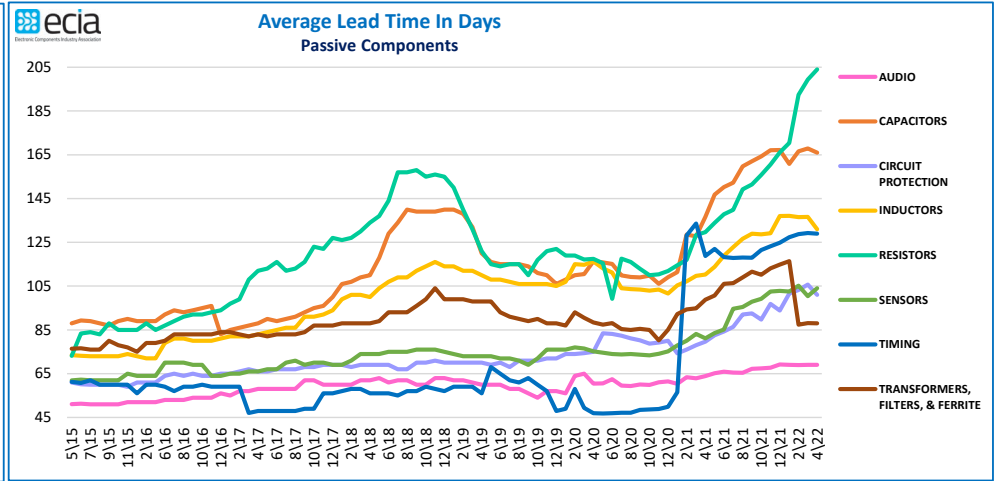

Component Lead Times

Component Lead Times