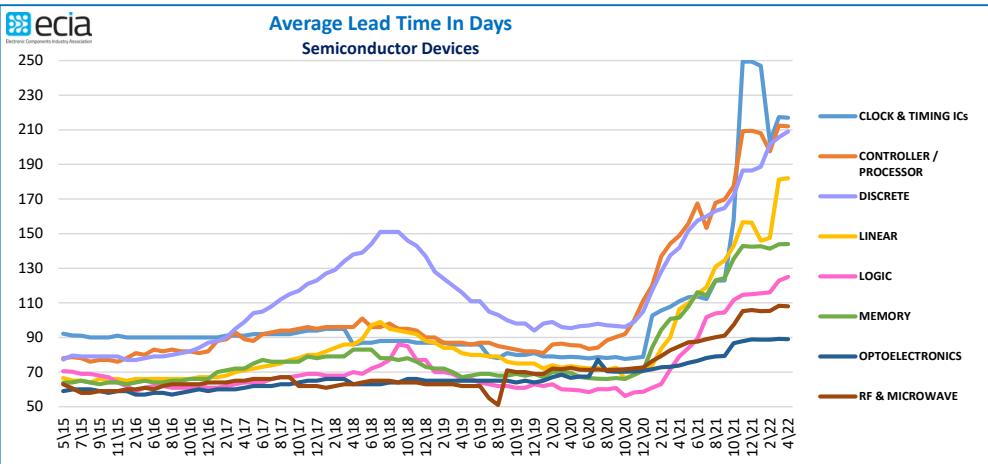

Component Lead Times

Component Lead Times