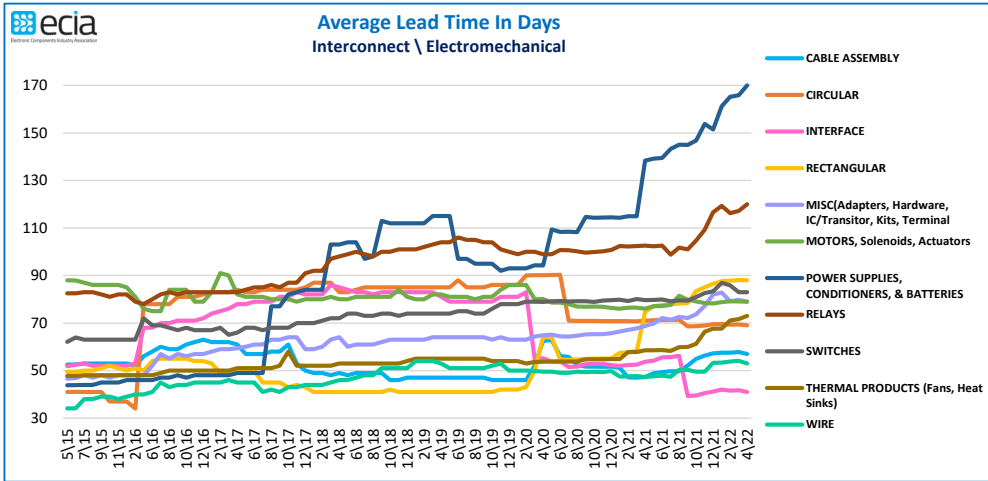

Component Lead Times

Component Lead Times