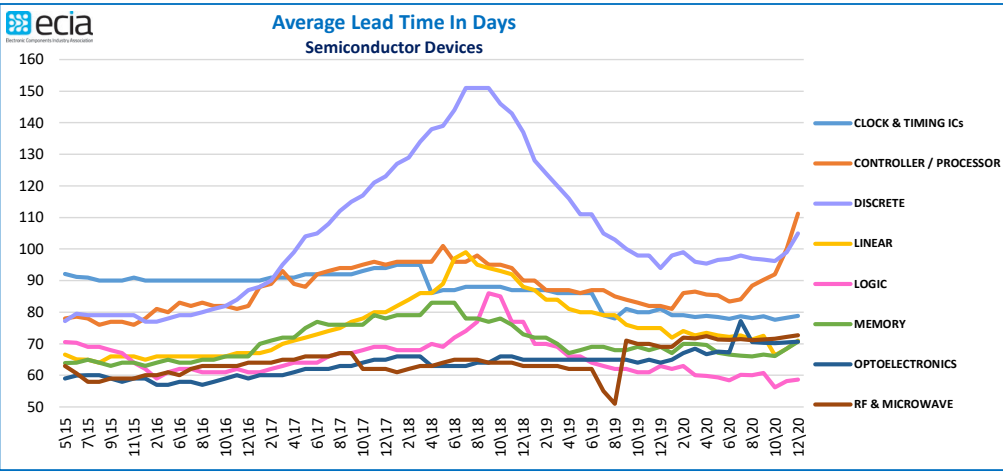

Component Lead Times

Component Lead Times