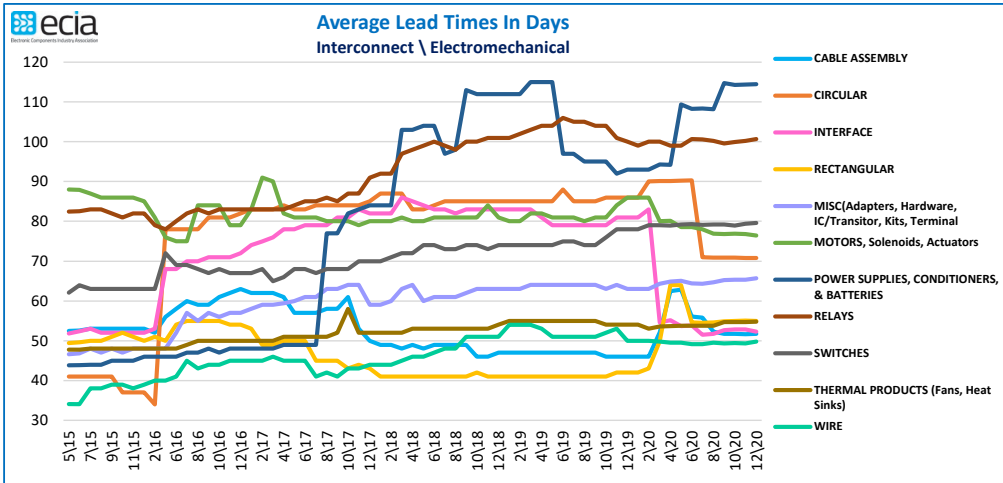

Component Lead Times

Component Lead Times