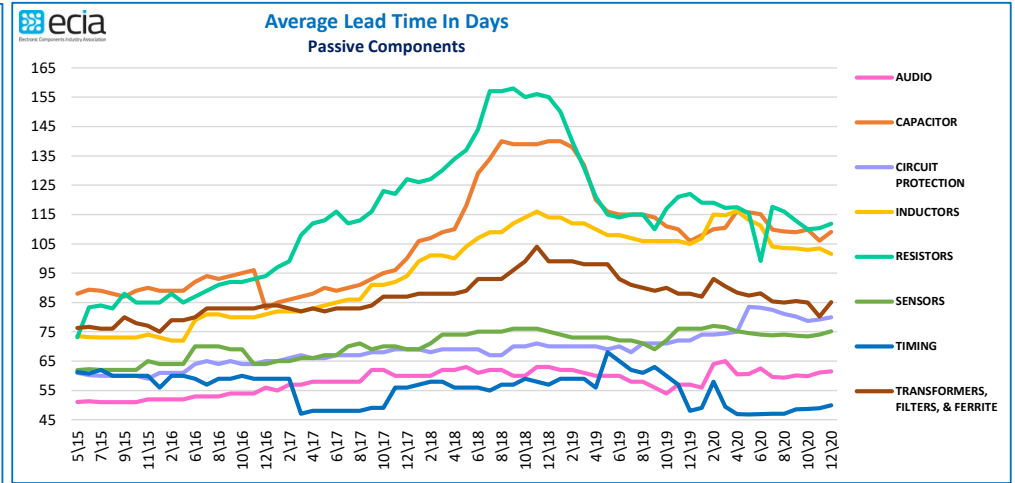

Component Lead Times

Component Lead Times